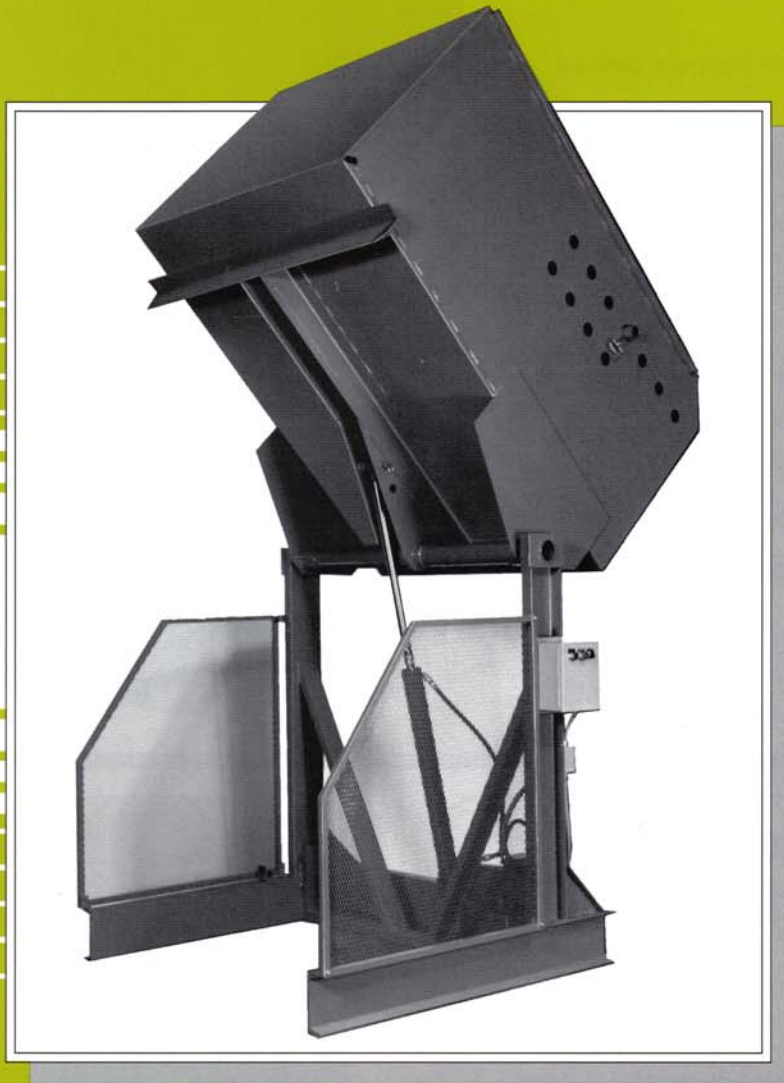

PD25 SERIES HYDRAULIC DUMPERS

Our container dumper provides a cost-effective, safe and ergonomic way of dumping materials out of boxes, gaylords, carts or hoppers. The PD25 series of dumpers has a capacity of 2,500 pounds and a dumping height of up to 70". This heavy-duty, low-cost machine can be modified to dump most any width container.

The PD25 series is perfect for dumping containers containing cardboard, paper, glass, plastic or any other recyclable or raw material. The unit can be loaded by a forklift, hand cart or by pallet jack.

There are three standard models to choose from, but Prodeva will gladly look at custom-designing a unit to fit your needs.

FEATURES

- ▶ 2,500 pound capacity
- ▶ 3" bore cylinder
- ▶ 2 HP hydraulic pump motor
- ▶ Heavy-duty, structural steel construction
- ▶ Adjustable height and depth stabilizing bar or fixed hold-down angles
- ▶ Handles boxes, gaylords, hoppers, carts or multiple drums
- ▶ Free standing
- ▶ Power up and down standard
- ▶ Discharge angle 45°
- ▶ Standard dump heights: 50", 62", 70"

We reserve the right to repair or replace parts at our option. Ask for further details. Prodeva, Inc., also reserves the right to improve or alter products without prior notice.

PRODEVA PROFILE

PRODEVA, Inc., with nearly 40 years experience in the size reduction field, offers a complete line of crusher and shredder models for processing bottles, cans (aluminum or steel), plastic and glass. Our equipment is used world-wide for recovery, recycling, scrap, and disposal facilities, both public and private. All are engineered and field-tested for profitable operations.